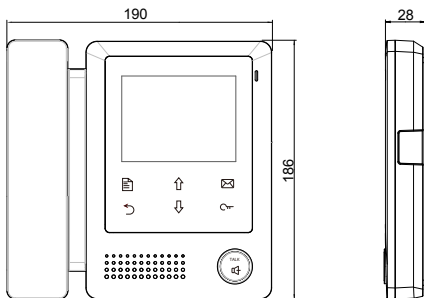

Product Information

DT24 Series 2-Wire Indoor Monitor

DESCRIPTION

2-wire system 4 inch color TFT Monitor

DIMENSION

FEATURES

- ▶ Streamlined design with handset;
 - ▶ Touch sensor button operation;
 - ▶ Text menu display;
 - ▶ Digital TFT screen with high resolution;
 - ▶ Elegant talk button with blue backlight;
 - ▶ 12pcs 8-chord Melodies for choose freely;
 - ▶ Multi languages for choices(customized);
 - ▶ Compatible with all DT outdoor
-

1. Parts and Functions

2. Monitor Mounting

Wall Mounting

Desktop Mounting

3. Specification

- Power Supply : DC 24V (supplied by PS4-24V or PS5-24V)
- Power Consumption: Standby 30mA; Working status 178mA;
- Display Device: 4”Digital TFT screen with 4:3 rate;
- Resolution: 320*240 pixels,
- Wiring: 2 wires(non-polarity)
- Monitor Dimension: 186(H)×190(W)×36(D)mm;
- Gross Weight: 0.75KG;

4. Ordering Information for Monitor

| Model No. | Brief Description | Menu Style |
|--------------|------------------------------------------------------|------------|
| DT24/D4/HS24 | 4 inch digital color TFT screen monitor with handset | Text menu |

6. Packing Information

Dimensions: 193(H)×226(W)×45(D)mm

Gross Weight: 0.60Kg

Carton: 415(H)×360 (W)×265(D)mm

Quantity: 14PCS

7. App: Menu style

Text menu style