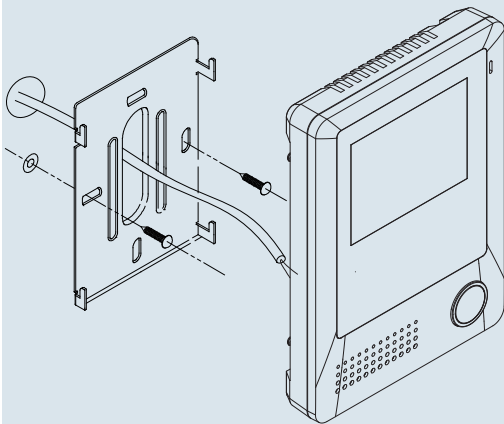

2. Monitor Mounting

Wall Mounting