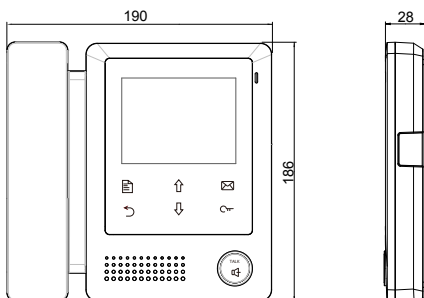

## DT24 Series 2-Wire Indoor Monitor

---

---

### DESCRIPTION

2-wire system 4 inch color TFT Monitor

### DIMENSION

### 3. Specification

- Power Supply : DC 24V (supplied by PS4-24V or PS5-24V)
- Power Consumption: Standby 30mA; Working status 178mA;
- Display Device: 4”Digital TFT screen with 4:3 rate;
- Resolution: 320\*240 pixels,
- Wiring: 2 wires(non-polarity)
- Monitor Dimension: 186(H)×190(W)×36(D)mm;
- Gross Weight: 0.75KG;