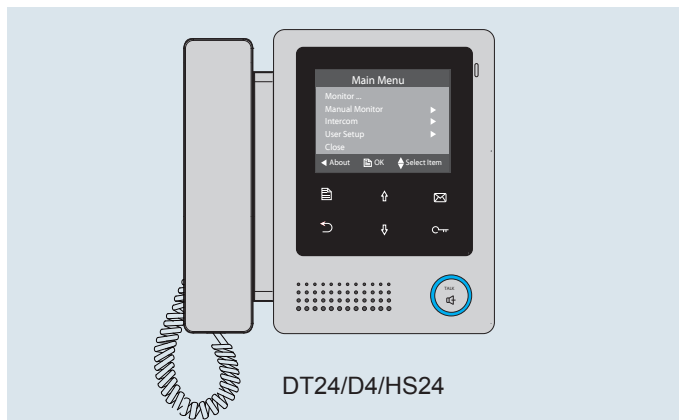

3. Specification

- Power Supply : DC 24V (supplied by PS4-24V or PS5-24V)
- Power Consumption: Standby 30mA; Working status 178mA;
- Display Device: 4”Digital TFT screen with 4:3 rate;
- Resolution: 320*240 pixels,
- Wiring: 2 wires(non-polarity)
- Monitor Dimension: 186(H)×190(W)×36(D)mm;
- Gross Weight: 0.75KG;

4. Ordering Information for Monitor

Model No.	Brief Description	Menu Style
DT24/D4/HS24	4 inch digital color TFT screen monitor with handset	Text menu

5. Optional Accessories (Not included)

Item	Brief Description	Remark
DB1-W	Desktop bracket in white color	For desktop mounting
DB1-B	Desktop bracket in black color	For desktop mounting