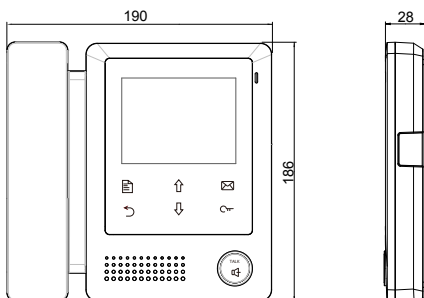

Product Information

DT24 Series 2-Wire Indoor Monitor

DESCRIPTION

2-wire system 4 inch color TFT Monitor

DIMENSION

FEATURES

- ▶ Streamlined design with handset;
 - ▶ Touch sensor button operation;
 - ▶ Text menu display;
 - ▶ Digital TFT screen with high resolution;
 - ▶ Elegant talk button with blue backlight;
 - ▶ 12pcs 8-chord Melodies for choose freely;
 - ▶ Multi languages for choices(customized);
 - ▶ Compatible with all DT outdoor
-

1. Parts and Functions

2. Monitor Mounting

Wall Mounting

Desktop Mounting

3. Specification

- Power Supply : DC 24V (supplied by PS4-24V or PS5-24V)
- Power Consumption: Standby 30mA; Working status 178mA;
- Display Device: 4”Digital TFT screen with 4:3 rate;
- Resolution: 320*240 pixels,
- Wiring: 2 wires(non-polarity)
- Monitor Dimension: 186(H)×190(W)×36(D)mm;
- Gross Weight: 0.75KG;

4. Ordering Information for Monitor

Model No.	Brief Description	Menu Style
DT24/D4/HS24	4 inch digital color TFT screen monitor with handset	Text menu

5. Optional Accessories (Not included)

Item	Brief Description	Remark
DB1-W	Desktop bracket in white color	For desktop mounting
DB1-B	Desktop bracket in black color	For desktop mounting

6. Packing Information

Dimensions: 193(H)×226(W)×45(D)mm

Gross Weight: 0.60Kg

Carton: 415(H)×360 (W)×265(D)mm

Quantity: 14PCS

7. App: Menu style

Text menu style