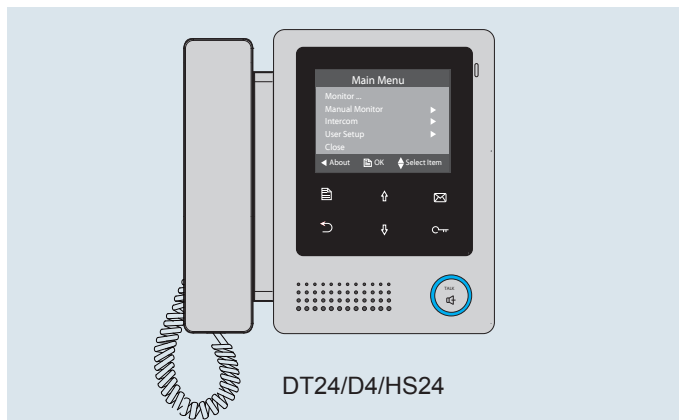

# 2. Monitor Mounting

Wall Mounting

Desktop Mounting

### 3. Specification

- Power Supply : DC 24V (supplied by PS4-24V or PS5-24V)
- Power Consumption: Standby 30mA; Working status 178mA;
- Display Device: 4”Digital TFT screen with 4:3 rate;
- Resolution: 320\*240 pixels,
- Wiring: 2 wires(non-polarity)
- Monitor Dimension: 186(H)×190(W)×36(D)mm;
- Gross Weight: 0.75KG;

### 4. Ordering Information for Monitor

Model No.	Brief Description	Menu Style
DT24/D4/HS24	4 inch digital color TFT screen monitor with handset	Text menu