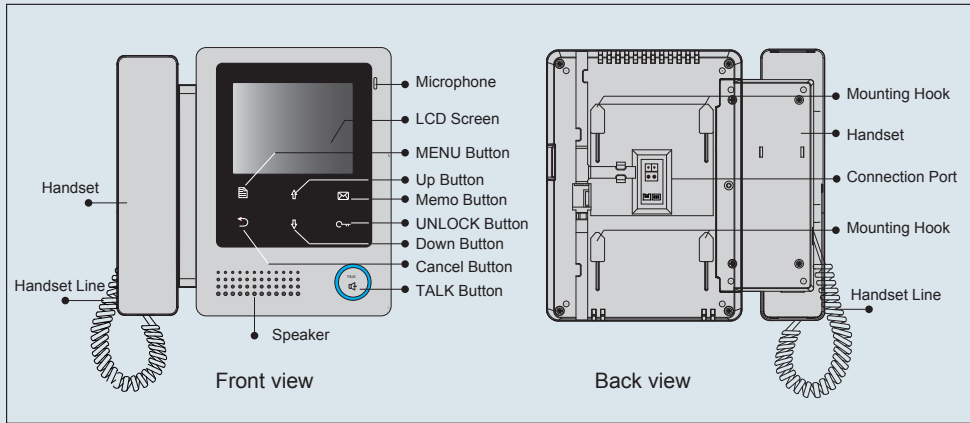

1. Parts and Functions