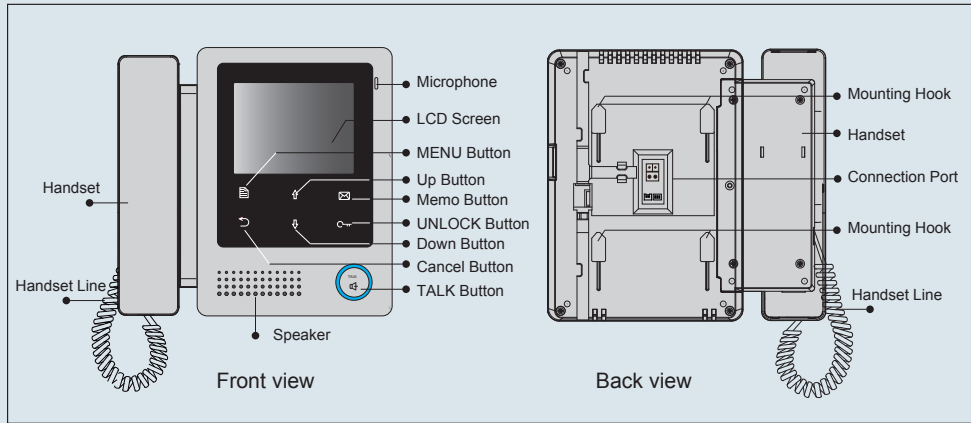

1. Parts and Functions