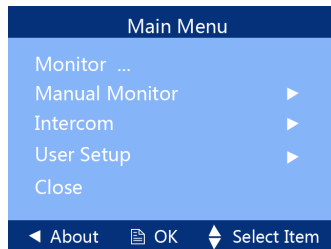

7. App: Menu style