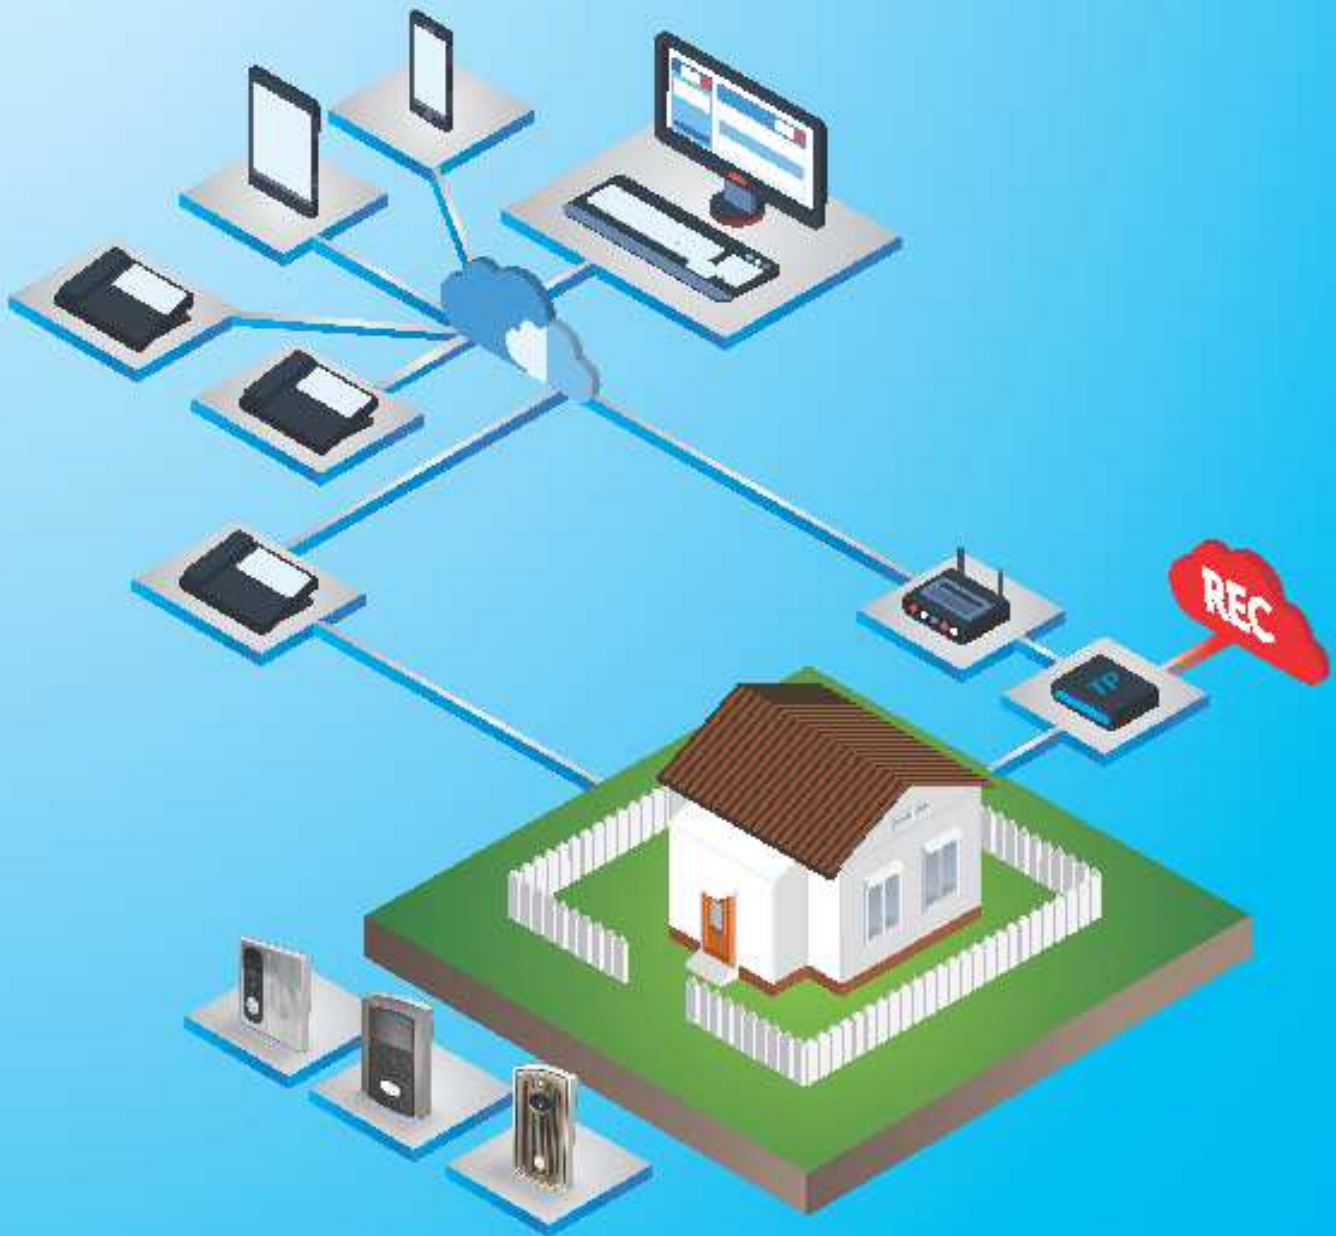

TELEPORT RESIDENTIAL INSTALLATION TOPOLOGY