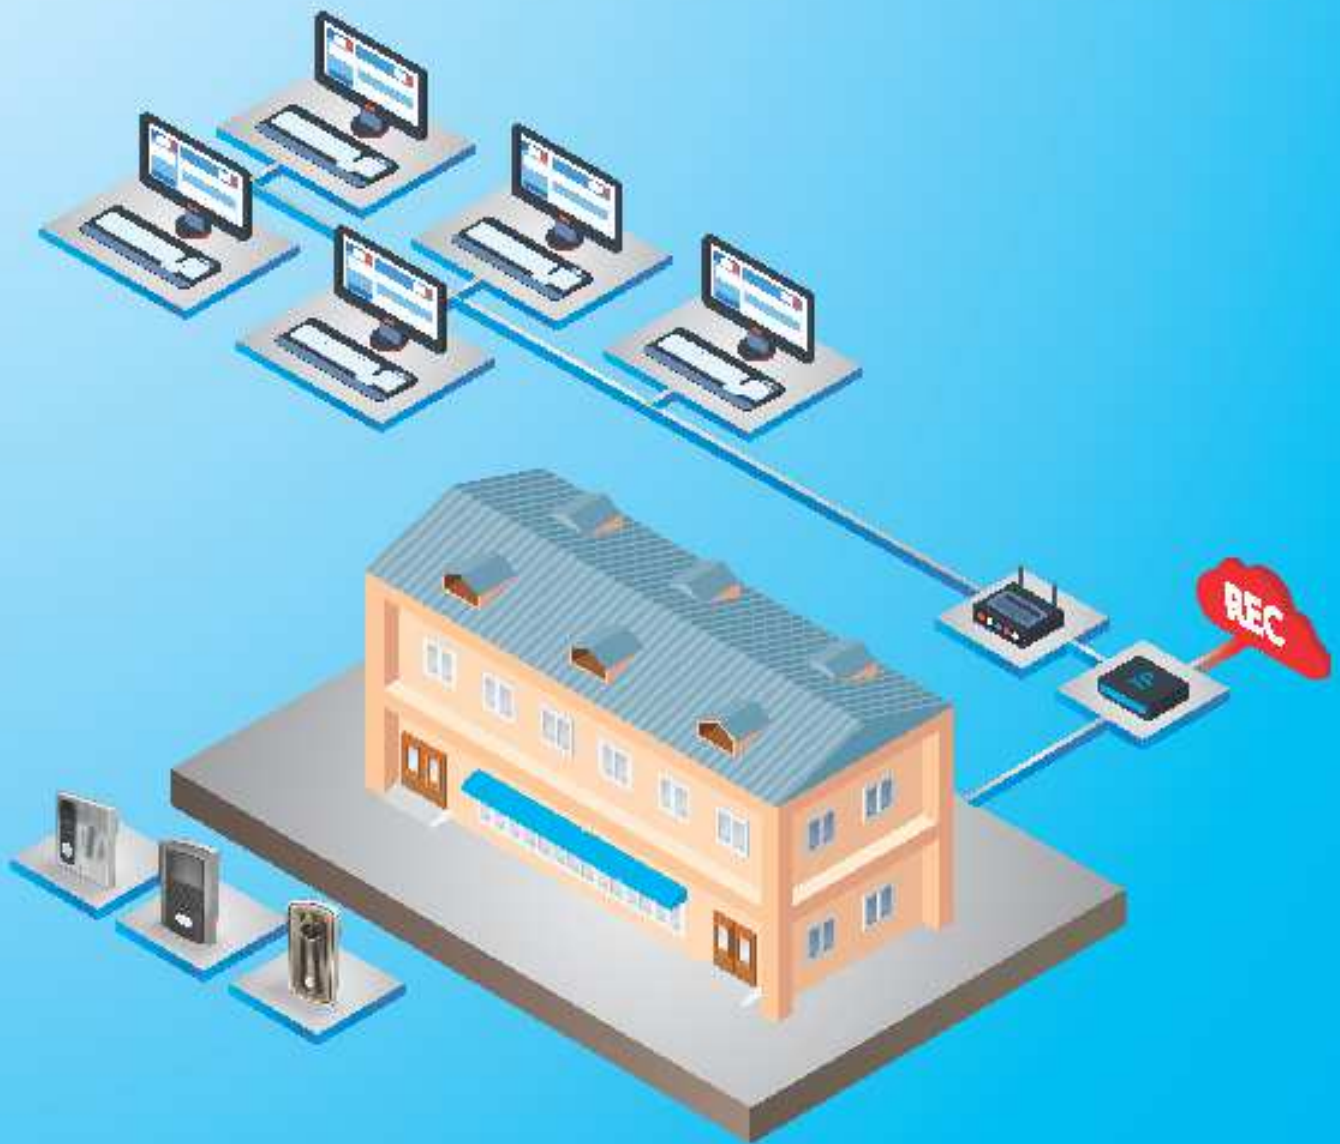

TELEPORT COMMERCIAL INSTALLATION TOPOLOGY