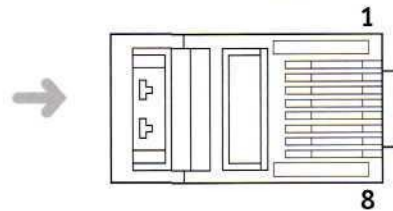

Data Network Cable Assembly Instructions

EIA/TIA-568A

RJ45 Plug

RJ45 Socket

EIA/TIA-568B

RJ45 Plug

RJ45 Socket

USOC

Ref. 0.50 inches
all types

RJ45 Plug

RJ45 Socket

ATI

Associated Telephone Industries Inc.
110-12855 Clarke Place
Richmond, BC V6V 2H9

www.associatedtelephone.com