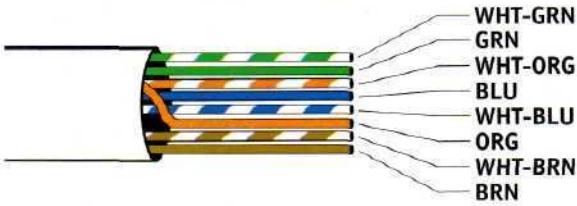

Data Network Cable Assembly Instructions

EIA/TIA-568A

RJ45 Plug

RJ45 Socket

EIA/TIA-568B

RJ45 Plug

RJ45 Socket

USOC

Ref. 0.50 inches
all types

RJ45 Plug

RJ45 Socket

ATI

Associated Telephone Industries Inc.
110-12855 Clarke Place
Richmond, BC V6V 2H9

www.associatedtelephone.com