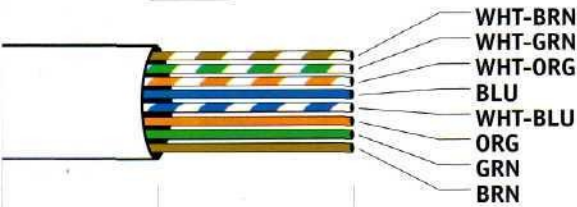

Data Network Cable Assembly Instructions

EIA/TIA-568A

RJ45 Plug

RJ45 Socket

EIA/TIA-568B

RJ45 Plug

RJ45 Socket

USOC

Ref. 0.50 inches
all types

RJ45 Plug

RJ45 Socket

ATI

Associated Telephone Industries Inc.
110-12855 Clarke Place
Richmond, BC V6V 2H9

www.associatedtelephone.com