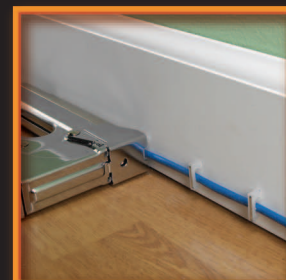

# WIRE & CABLE STAPLE GUN

SHOOTS  
LARGE  
INSULATED  
STAPLES

2 STAPLE SIZES

USE WIRE GUIDE TO CENTER WIRE  
UP TO 1/2" (12mm) WIDE

REMOVE WIRE GUIDE TO CENTER  
WIRE UP TO 19/32" (15mm) WIDE

FOR NON-METALLIC  
SHEATHED CABLE  
12/2, 14/2,  
AND OTHER WIRE  
UP TO ~1/2" (12mm) WIDE