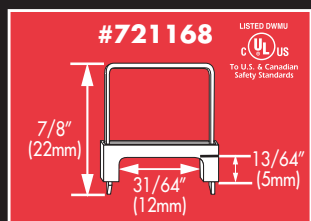

# WIRE & CABLE STAPLE GUN

SHOOTS  
LARGE  
INSULATED  
STAPLES

2 STAPLE SIZES

USE WIRE GUIDE TO CENTER WIRE  
UP TO 1/2" (12mm) WIDE

REMOVE WIRE GUIDE TO CENTER  
WIRE UP TO 19/32" (15mm) WIDE

FOR NON-METALLIC  
SHEATHED CABLE  
12/2, 14/2,  
AND OTHER WIRE  
UP TO ~1/2" (12mm) WIDE

**721189™ 19/32"**  
INSULATED STAPLE  
PACKED: 40 PER CARTON  
WEIGHT: 22.9 Lbs  
CU FT: 1.9  
UPC: 0 79055 72118 5

Arrow Fastener Co., Inc.  
271 Mayhill Street  
Saddle Brook, New Jersey 07663

Canada: Jardel Distributors, Inc.  
6505 Metropolitan Blvd. East  
Montreal, Quebec H1P 1X9