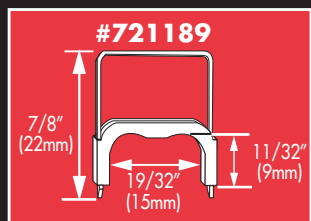

# WIRE & CABLE STAPLE GUN

SHOOTS  
LARGE  
INSULATED  
STAPLES

2 STAPLE SIZES

USE WIRE GUIDE TO CENTER WIRE  
UP TO 1/2" (12mm) WIDE

REMOVE WIRE GUIDE TO CENTER  
WIRE UP TO 19/32" (15mm) WIDE

FOR NON-METALLIC  
SHEATHED CABLE  
12/2, 14/2,  
AND OTHER WIRE  
UP TO ~1/2" (12mm) WIDE

**721189™ 19/32"**  
INSULATED STAPLE  
PACKED: 40 PER CARTON  
WEIGHT: 22.9 Lbs  
CU FT: 1.9  
UPC: 0 79055 72118 5

Arrow Fastener Co., Inc.  
271 Mayhill Street  
Saddle Brook, New Jersey 07663

Canada: Jardel Distributors, Inc.  
6505 Metropolitan Blvd. East  
Montreal, Quebec H1P 1X9